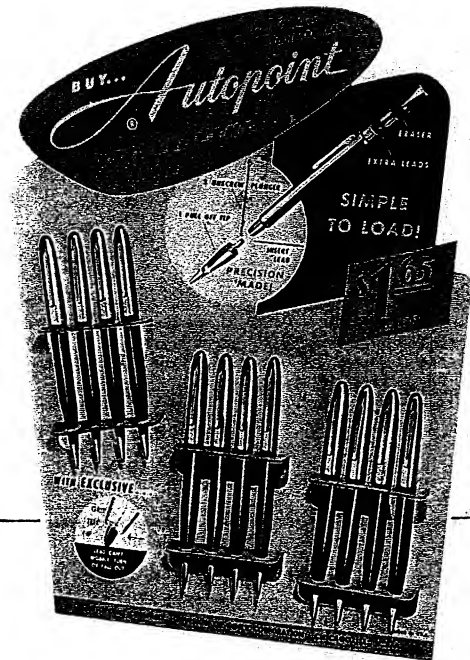

• Colorful "AUTOPOINT" display easels add "buy-appeal" to your counter, are furnished without charge. For information see Price List.